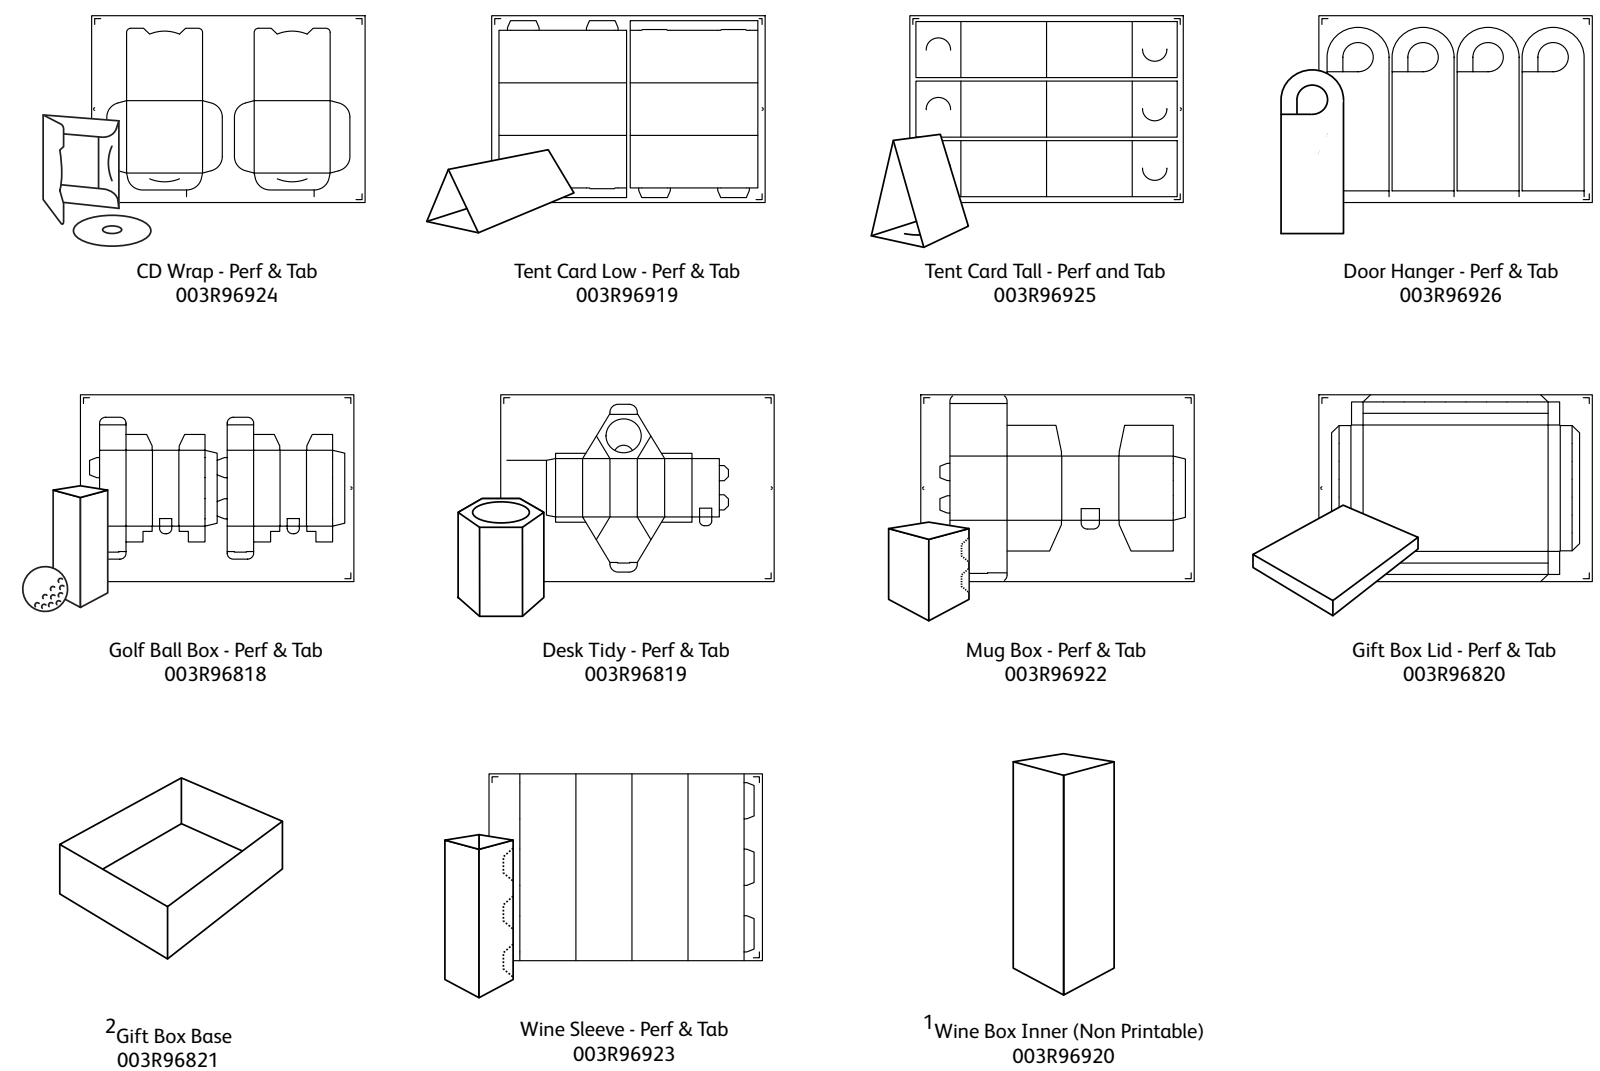

Materiály jsou dostupné do cca. 10-ti od objednání

DigiBoard - Trim and Tape Range

This range of products are ideally suited to quantities from 25 to 250 sheets, therefore all products require trimming with a guillotine and some require fixing using double sided tape.

DigiBoard - Perf and Tab Range

This range of products is designed to simply tear out of the printed sheet and tab together. Ideally suited to one off applications such as the Xerox Kiosk.

¹This product cannot be printed on. The printable Wine Sleeve wraps around this box to give the look of a printed carton.
²This product cannot be printed on. The printable Gift Box Lid fits on top of this box base.