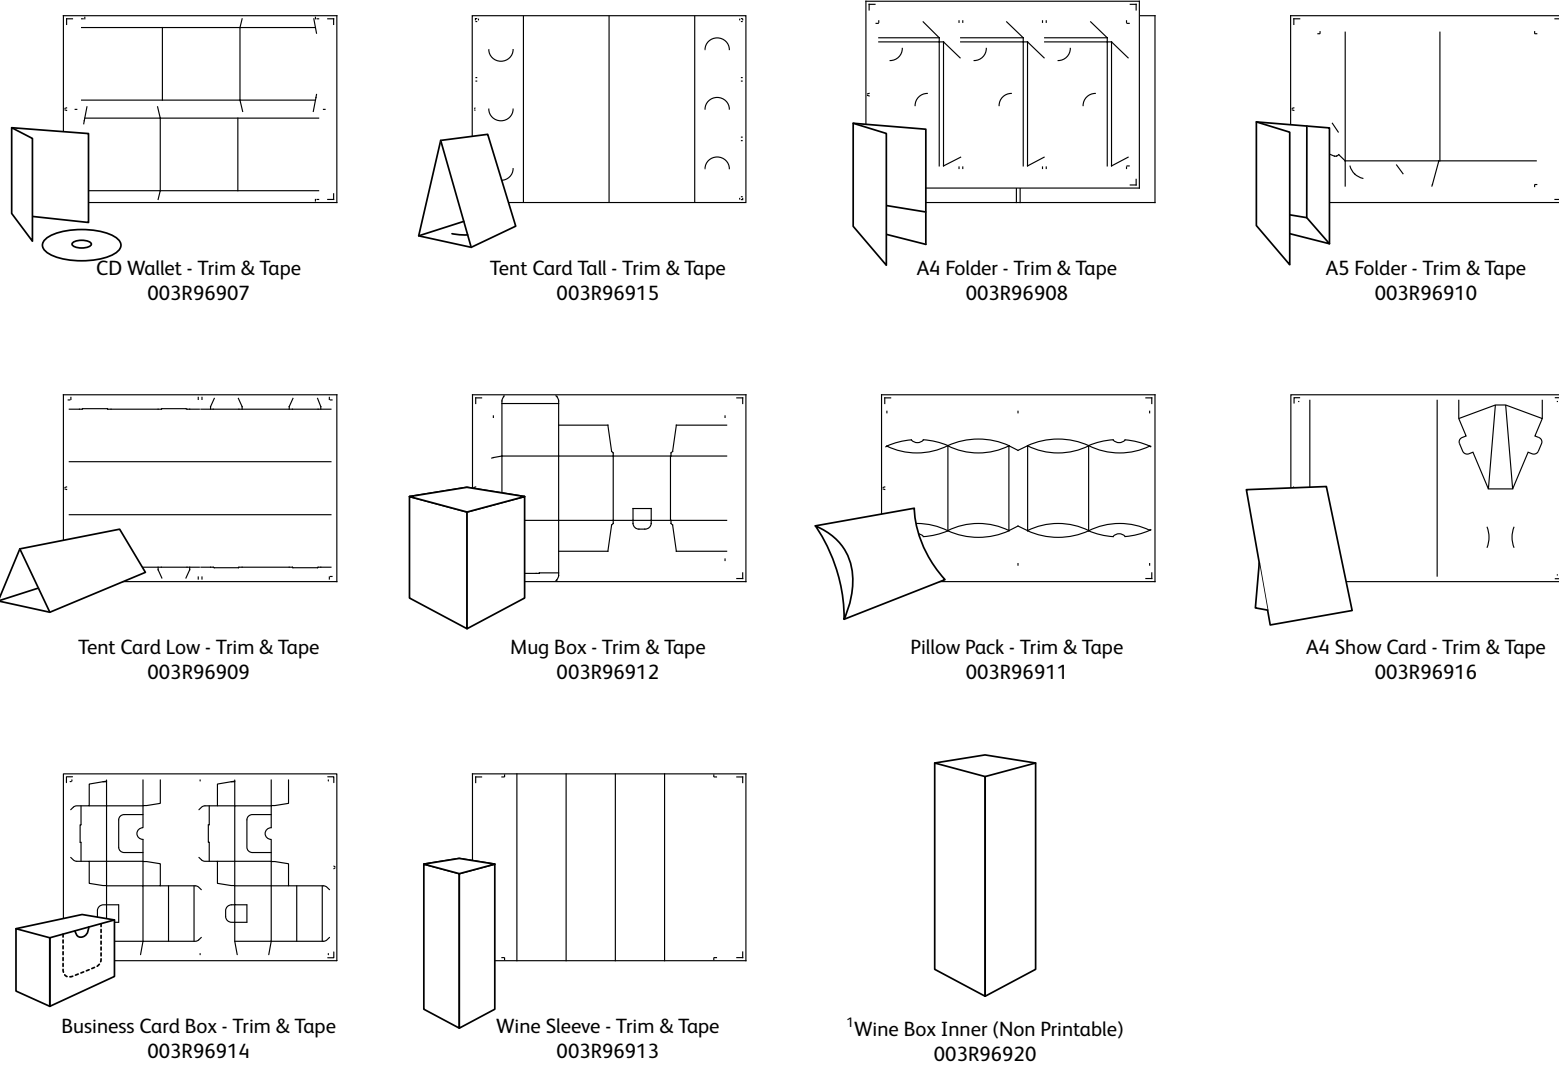

Materiály jsou dostupné do cca. 10-ti od objednání

DigiBoard - Trim and Tape Range

This range of products are ideally suited to quantities from 25 to 250 sheets, therefore all products require trimming with a guillotine and some require fixing using double sided tape.

DigiBoard - Perf and Tab Range

This range of products is designed to simply tear out of the printed sheet and tab together. Ideally suited to one off applications such as the Xerox Kiosk.

¹This product cannot be printed on. The printable Wine Sleeve wraps around this box to give the look of a printed carton.
²This product cannot be printed on. The printable Gift Box Lid fits on top of this box base.